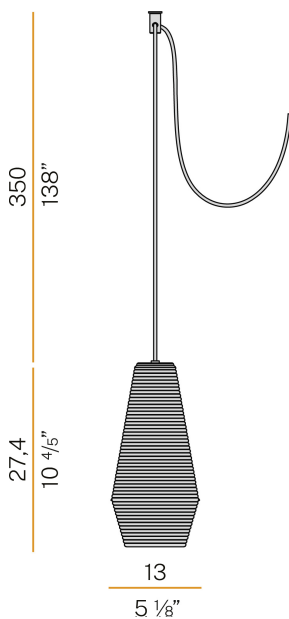

PANZERI

Olivia

220-240V AC

M09772.000.0200

mat brass/crystal diffuser

Data sheet

CODE	M09772.000.0200
SYSTEM POWER CONSUMPTION	max 57W
LIGHT SOURCE	LED retrofit / halogen
LIGHT SOURCE KIT	* included
COMPATIBLE SOURCES	LED retrofit bulb 8W E27 2700K Ra80 1050lm (no dimming) * / max 57W E27
COLOUR TEMPERATURE	2700K Ra>80
LIGHT DISTRIBUTION	diffused
POWER SUPPLY	220-240V AC
FREQUENCY	50/60Hz
NOMINAL LUMINOUS FLUX	1050lm
WEIGHT	1,04 Kg
PROTECTION DEGREE	IP20
COLOUR TOLLERANCES	SDCM <6
PACKING DIMENSIONS (CM)	0,0 x 0,0 x 0,0

Multiple suspension lighting fixture for interiors, with direct and indirect light emission. Rough aluminium structure.

Diffuser in blown glass with white, crystal, steel, amber, bronze, tobacco or green ribbing finish.

Turned pickled sheet metal closing disk in black or mat brass polyacrylic paint. 3,5m (137,8") long suspension and power cable in PVC with black fabric covering. Provided without power canopy, complete with polycarbonate hook.

Technical drawing